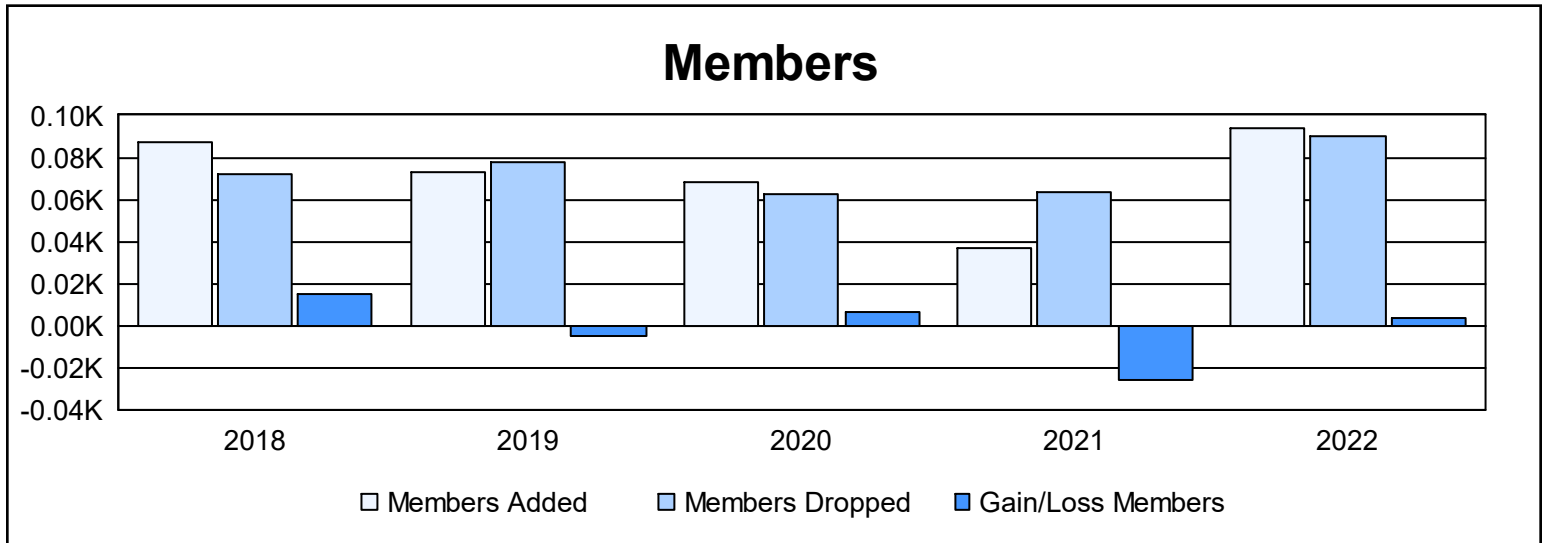

Year	New Clubs	Dropped Clubs	Gain/Loss Clubs	New Members	Charter Members	Reinstate Members	Transfer Members	Total Member Added	Total Members Dropped	Gain/Loss Members
2017-2018	0	0	0	83	0	0	4	87	72	15
2018-2019	0	0	0	71	0	0	2	73	78	-5
2019-2020	0	0	0	62	0	0	6	68	62	6
2020-2021	0	0	0	32	0	2	3	37	63	-26
2021-2022	1	0	1	63	25	2	4	94	90	4
<b>Average</b>	<b>0</b>	<b>0</b>	<b>0</b>	<b>62</b>	<b>5</b>	<b>1</b>	<b>4</b>	<b>72</b>	<b>73</b>	<b>-1</b>

### Membership Composition June 2022 Cumulative